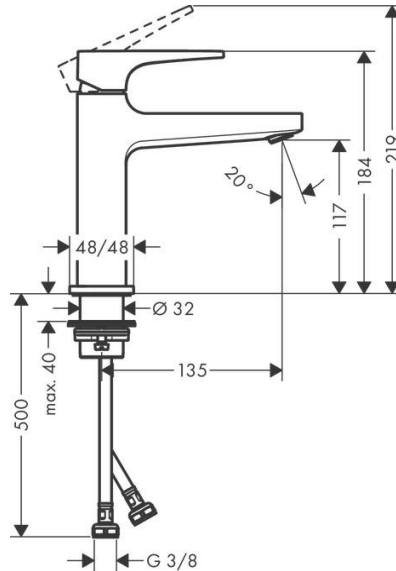

SPECIFICATION SHEET - fittings

BRAND:	hansgrohe	Product Photo:
ORIGIN:	Germany	
SERIES:	Metropol	
PRODUCT DESCRIPTION:	Single lever basin mixer 110 • CoolStart • with push-open waste set G 1 ¼" • normal spray • flow rate: 5 l/min	
MODEL No.	32507 670	
FINISH/COLOUR:	Matt Black	
DIMENSIONS:	184mm height 135mm spout projection	
OPTIONAL MATCHING PARTS:		

Technical Informations: Suitable for continous flow water heater

REMINDER:	Pipe flushing must be done before faucets are installed. Failure to do so voids the warranty.
	Do not use cleaners containing abrasive cleansers, ammonia, bleach, acids, waxes, alcohol, solvents or other products not recommended for chrome.
	All information is for reference only, installation shall always be based on the actual product delivered.